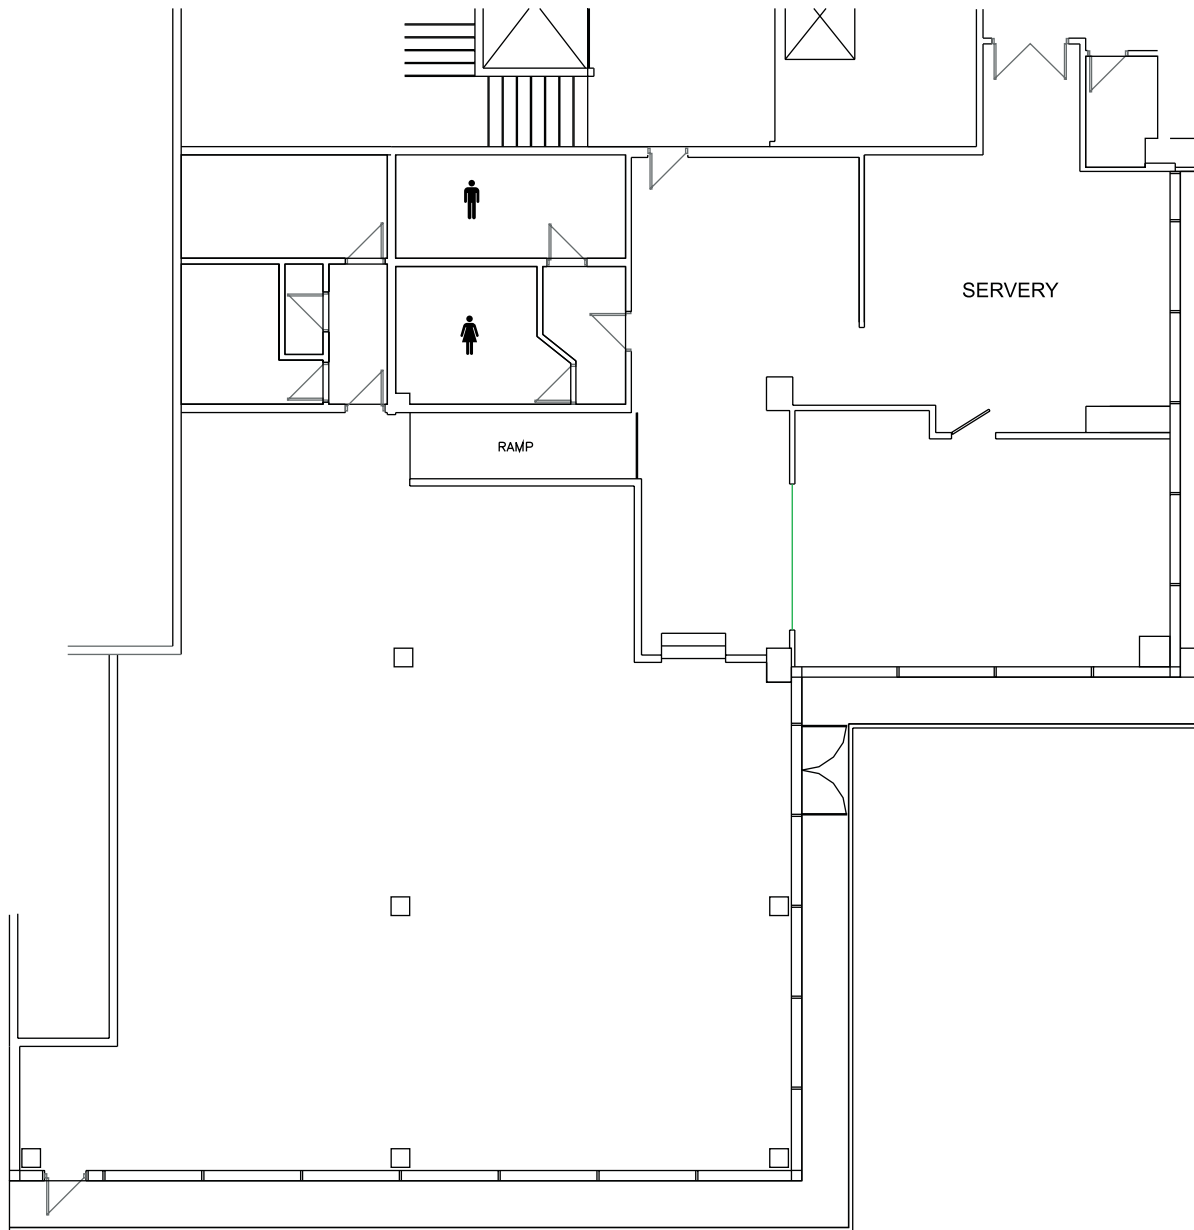

# RIVERVIEW ROOM

## RIVERVIEW ROOM

ROOM	HEIGHT (ft)	DIMENSIONS (ft)	AREA (ft <sup>2</sup> )	AREA (m <sup>2</sup> )	BANQUET	RECEPTION
Riverview	8		3,860		130	200